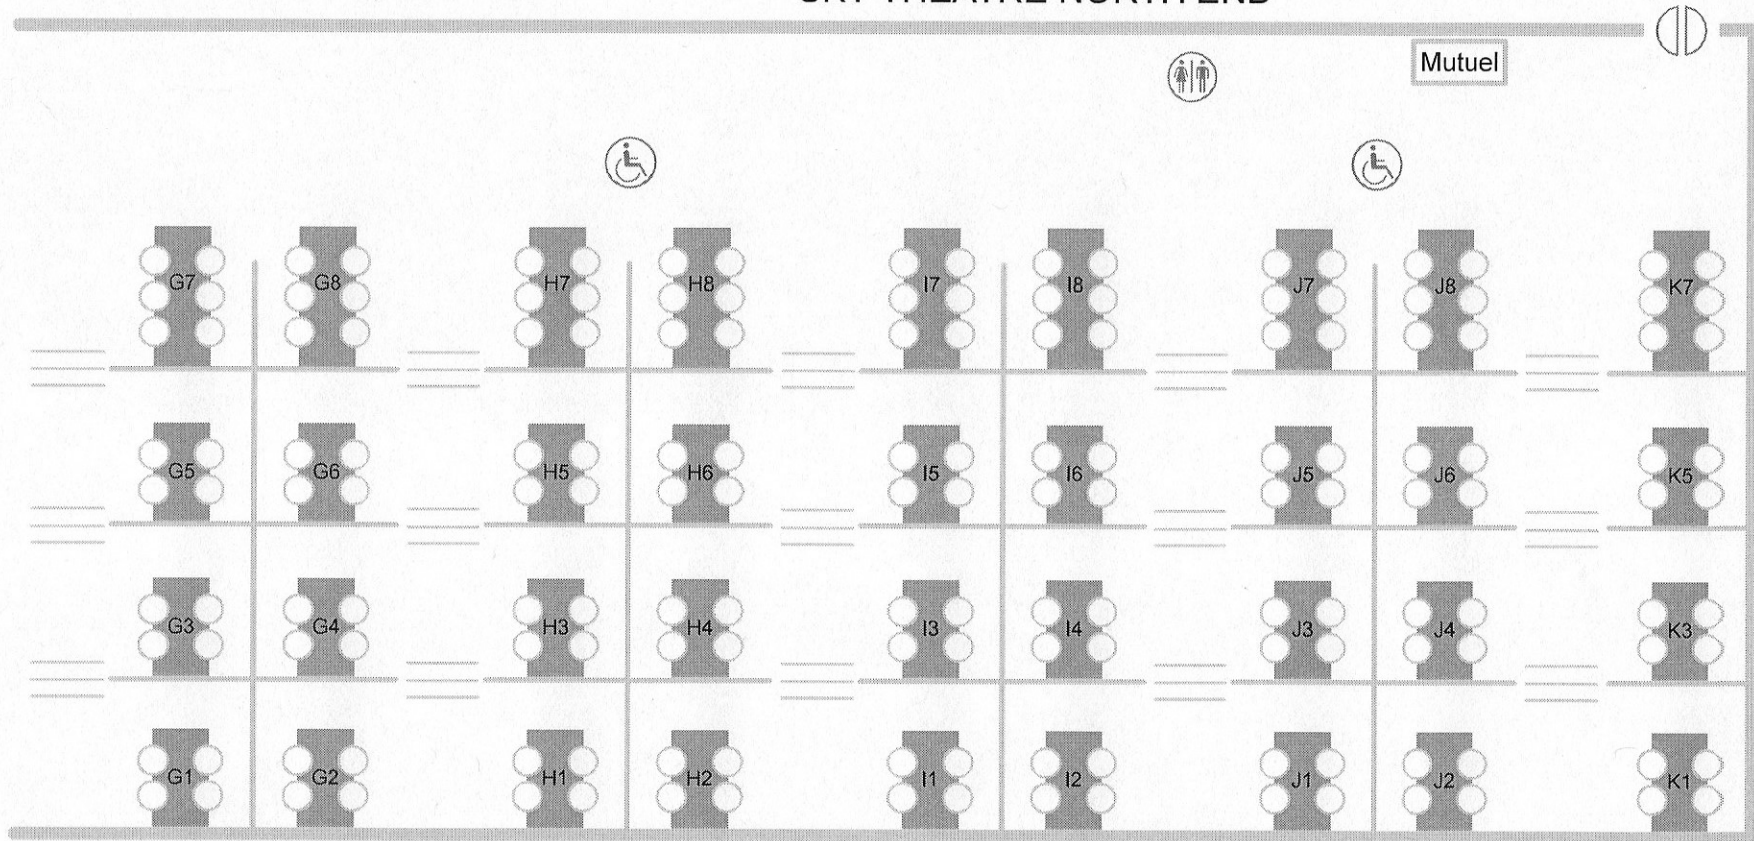

Sky Theatre North End

SKY THEATRE NORTH END

KEY

- Exit
- Accessible Seating

↑
TO TRACK 50'
↓

POWERED BY **SABO**