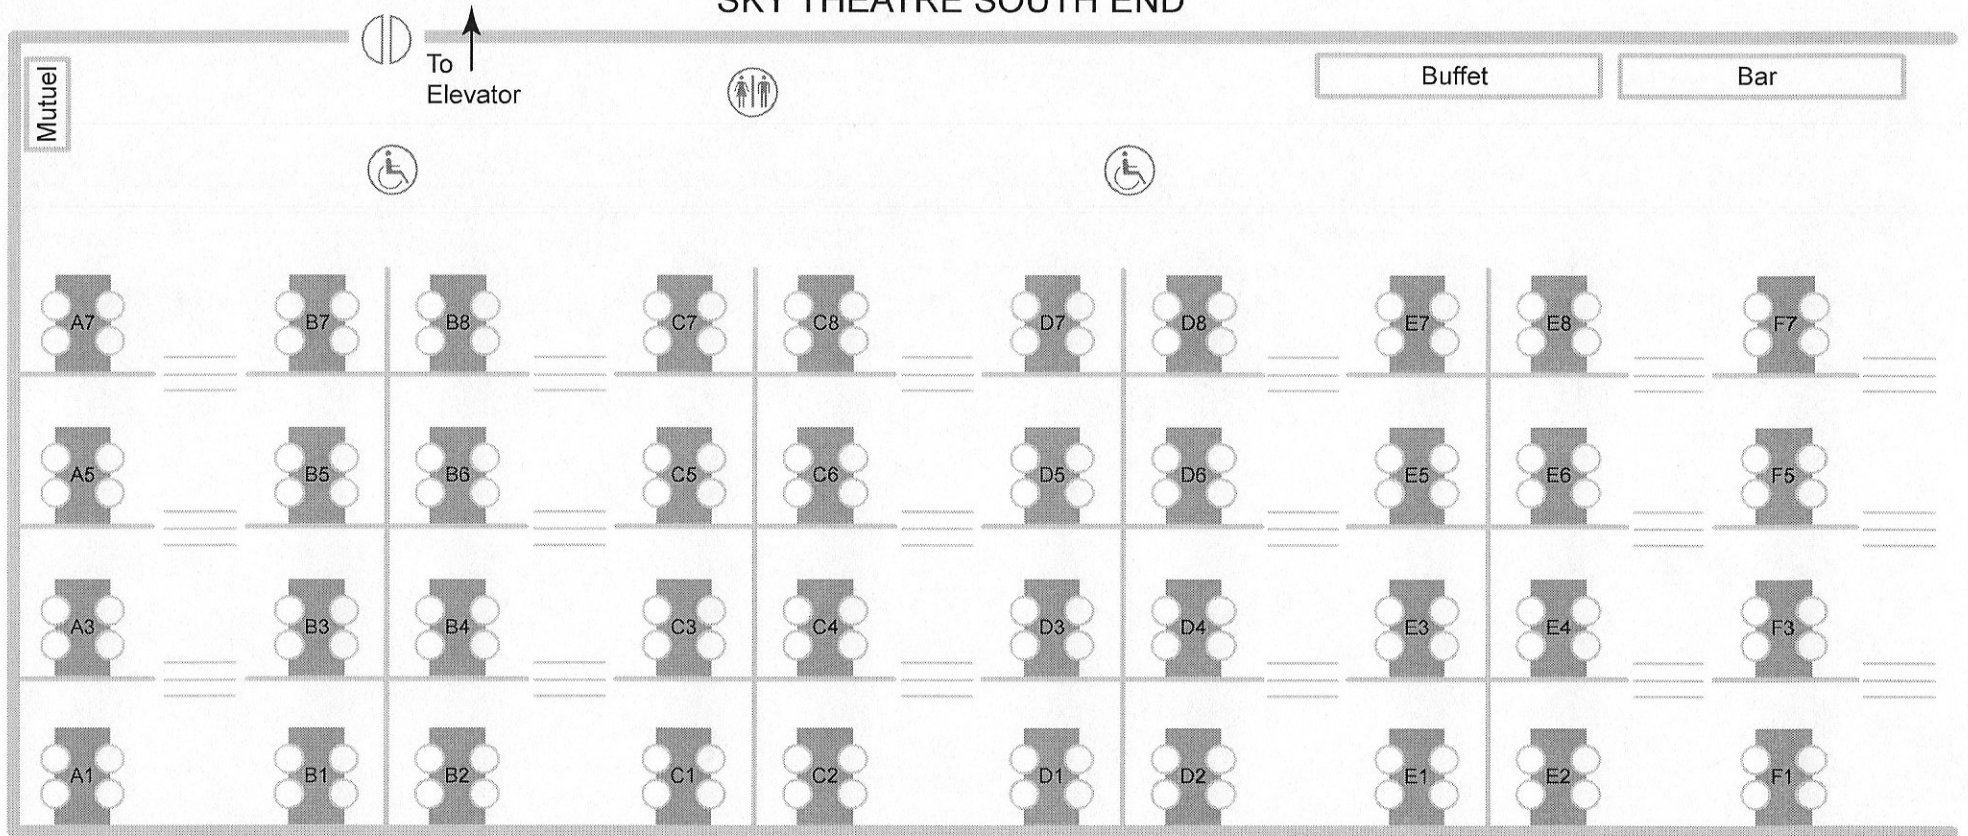

## SKY THEATRE SOUTH END

**KEY**

- Exit
- Accessible Seating

POWERED BY **SABO**™

TO TRACK 50'