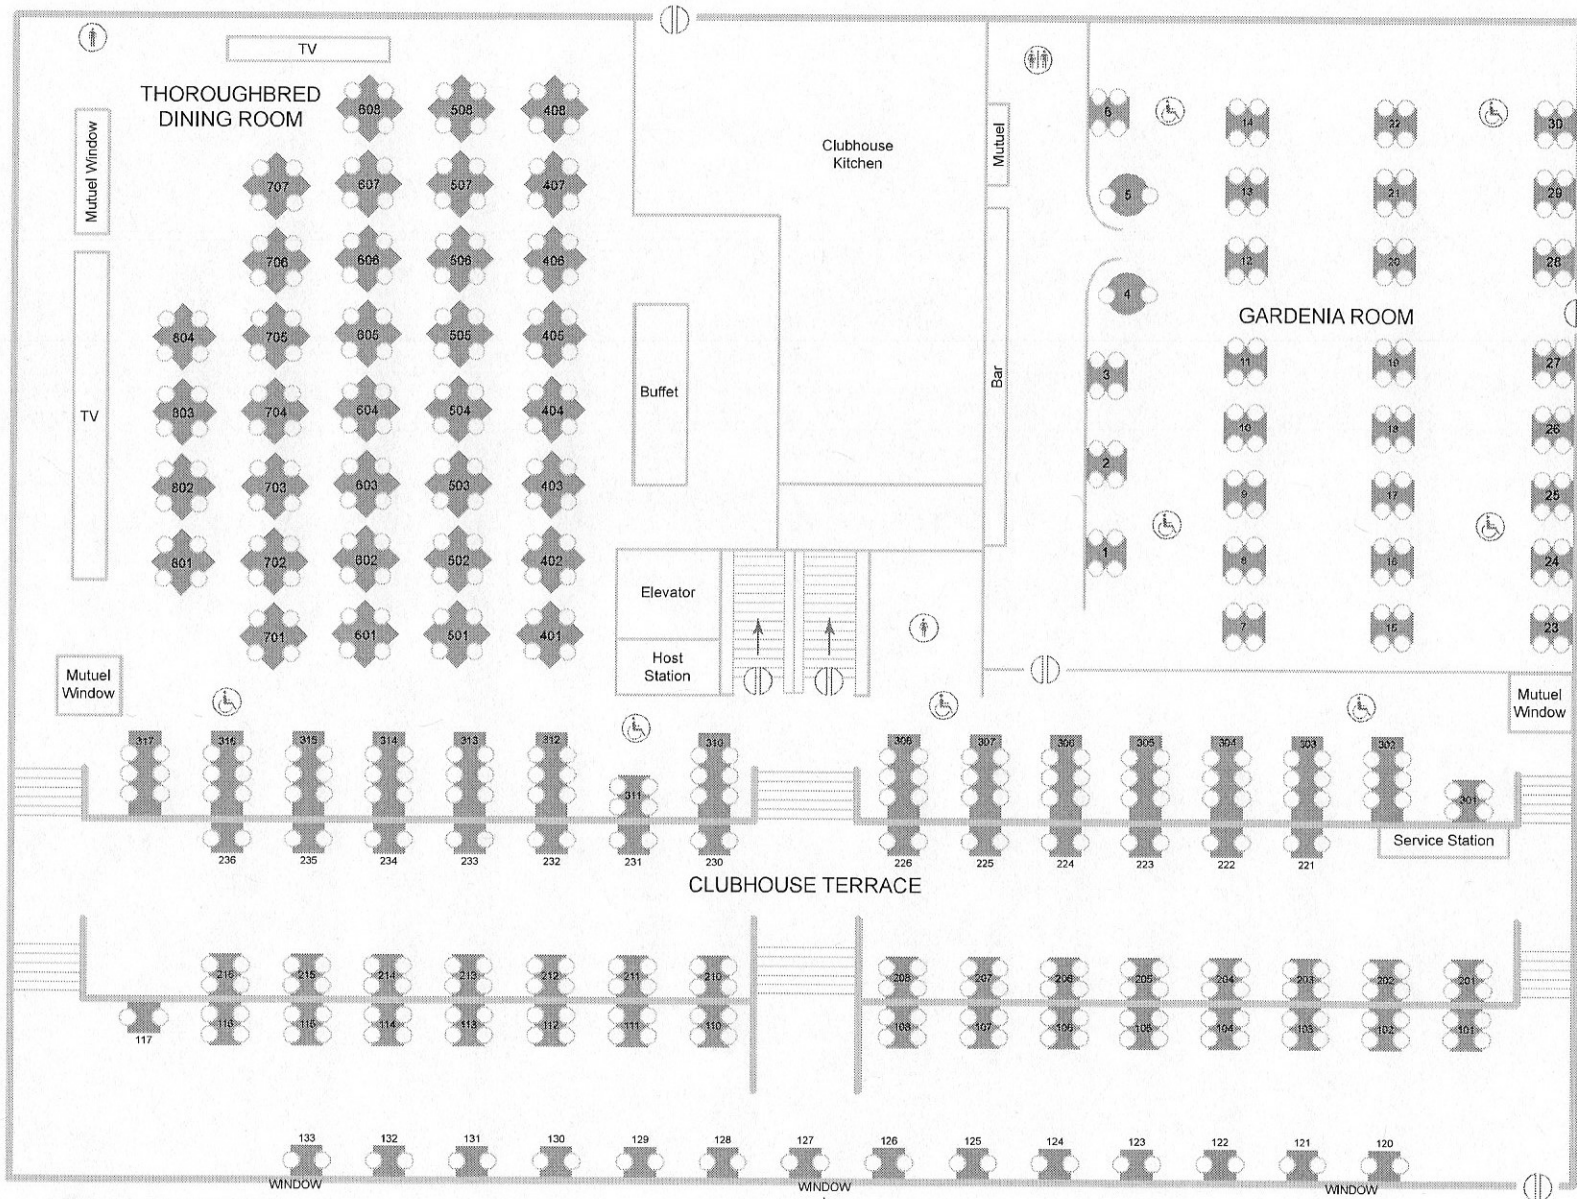

Thoroughbred Dining Room,
Gardenia Room & Clubhouse Terrace

KEY Exit
 Accessible Seating

POWERED BY SABO.

↑
TO TRACK 60'
↓